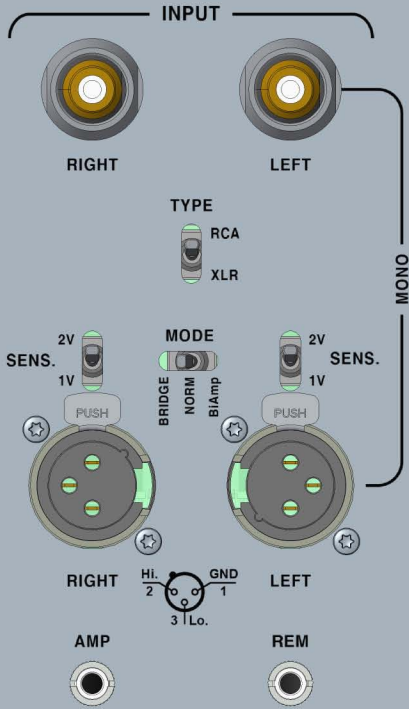

NAGRA CLASSIC AMP

SWITZERLAND 

MADE BY AUDIO TECHNOLOGY SWITZERLAND S.A. CH-1032 ROMANEL

AUDIO TECHNOLOGY SWITZERLAND SA
S/N 551226596387

AC LINE INPUT MAX 300 W

100 V~ 120 V~ 230 V~

FUSE : T 3,15A L for 230 V~
T 6,3A L for 100 / 120 V~