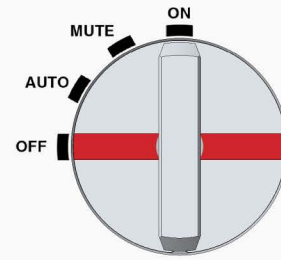

NAGRA CLASSIC AMP

SWITZERLAND 

MADE BY AUDIO TECHNOLOGY SWITZERLAND S.A. CH-1032 ROMANEL

AUDIO TECHNOLOGY SWITZERLAND SA
S/N 551226596387

AC LINE INPUT MAX 300 W

100 V~ 120 V~ 230 V~

FUSE : T 3,15A L for 230 V~
T 6,3A L for 100 / 120 V~