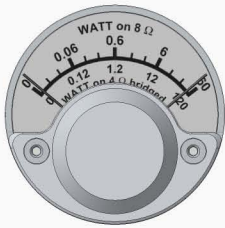

NAGRA CLASSIC AMP

SWITZERLAND 

MADE BY AUDIO TECHNOLOGY SWITZERLAND S.A. CH-1032 ROMANEL

AUDIO TECHNOLOGY SWITZERLAND SA
S/N 551226596387

AC LINE INPUT MAX 300 W

100 V~ 120 V~ 230 V~

FUSE : T 3,15A L for 230 V~
T 6,3A L for 100 / 120 V~