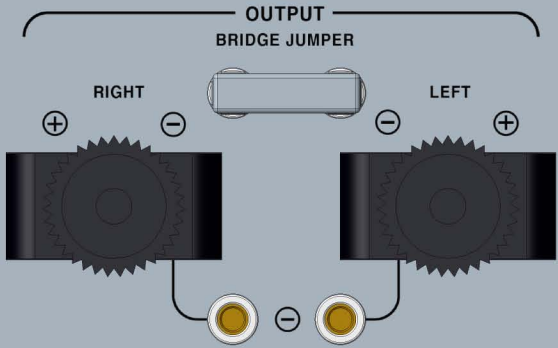

NAGRA CLASSIC AMP

SWITZERLAND 

MADE BY AUDIO TECHNOLOGY SWITZERLAND S.A. CH-1032 ROMANEL

AUDIO TECHNOLOGY SWITZERLAND SA
S/N 551226596387

AC LINE INPUT MAX 300 W

100 V~ 120 V~ 230 V~

FUSE : T 3,15A L for 230 V~
T 6,3A L for 100 / 120 V~